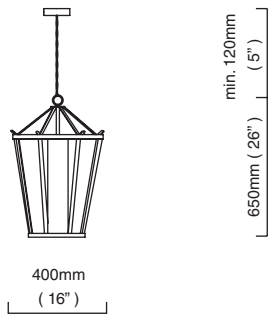

LANTERN

CTO-01-100-0001

bronze with polycarbonate and sand linen shade, bronze oval chain

€1.320,00

CFL retro fit – E27 – 1 x 26W, weight 6kg (13lbs)
supplied with 1000mm flex and chain of 1000mm as standard (adjustable on site)
additional flex and chain at €50 per 1000mm
for installation a minimum chain drop 120mm is required, maximum 3000mm
no bulbs supplied