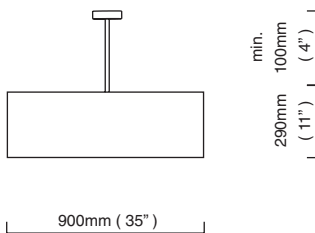

POLO LARGE - DROP ROD

CTO-01-185-0001   ivory cotton with diffuser and satin nickel drop rod
CTO-01-185-0002   ivory cotton with diffuser and polished nickel drop rod
CTO-01-185-0003   ivory cotton with diffuser and bronze drop rod

€1.030,00

E27 – 1 x 100W, weight 4kg (9lbs)
supplied with 1000mm drop rod as standard (adjustable on site) additional drop rod at €125 per 1000mm
for installation a minimum drop rod of 100mm is required, maximum 3000mm
no bulbs supplied