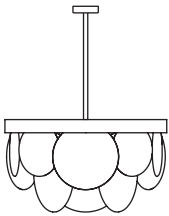

SASHA

600mm (24")

min.
100mm (4")
350mm
(14")

CTO-01-215-0001

satin brass with handmade glass and satin brass drop rod

€3.130,00

E27- 3 x 60W, weight 20kg (44lbs)
supplied with 1000mm drop rod as standard (adjustable on site) additional drop rod at €125 per 1000mm
for installation a minimum drop rod of 100mm is required, maximum 3000mm
no bulbs supplied