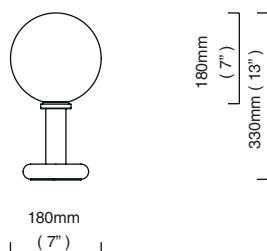

PLUTO

CTO-03-060-0001

polished white carrara marble with opal glass shade

€650,00

CTO-03-060-0002

polished black marquina marble with opal glass shade

G9 mains halogen – 1 x 25W

2000mm cordset with black flex and inline switch, please specify plug type on order
no bulbs supplied