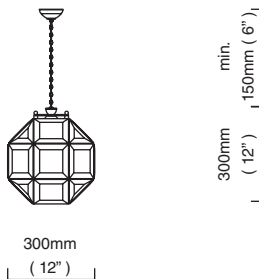

PARAGON

CTO-01-180-0001   bronze with bevelled glass and bronze oval chain

E27 – 1 x 60W, weight 7kg (15.5lbs)
supplied with chain for a minimum drop of 1000mm as standard (adjustable on site)
additional bronze oval chain at €50 per 1000mm
for installation a minimum chain drop 150mm is required, maximum 3000mm
no bulbs supplied

€2.200,00