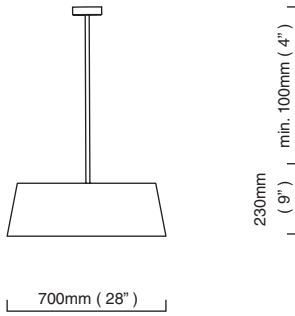

€890,00

E27 – 1 x 100W, weight 2.6kg (6lbs)
 supplied with 1000mm flex as standard (adjustable on site) additional flex at €20 per 1000mm
 no bulbs supplied

APOLLONAIRE SHALLOW - ROD

CTO-01-020-0101
CTO-01-020-0102
CTO-01-020-0103
CTO-01-020-0104
CTO-01-020-0105
CTO-01-020-0106