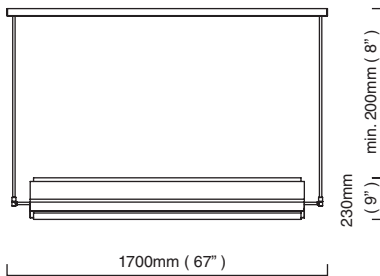

RAYON

CTO-01-200-0001

bronze with satin brass and acrylic, bronze drop rod

€11.610,00

LED (dimmable) – 118W, weight 45kg (99lbs)

supplied with 1000mm drop rod as standard (adjustable on site) additional drop rod at €250 per 1000mm
for installation a minimum drop rod of 200mm is required, maximum 3000mm