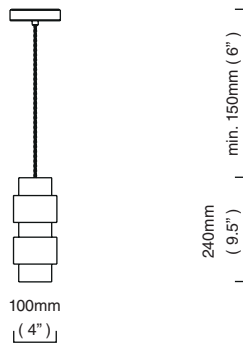

RING

CTO-01-210-0001
CTO-01-210-0002

satin brass with black silk braided flex
bronze and satin brass with black silk braided flex

€800,00

E14 – 1 x 25W, weight 2kg (4.5lbs)

supplied with 1000mm flex as standard (adjustable on site) additional flex at €20 per 1000mm
for installation a minimum drop of 150mm is required
no bulbs supplied