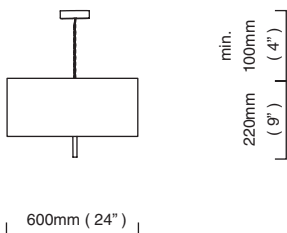

POLO MEDIUM - FLEX

CTO-01-190-0201
CTO-01-190-0202
CTO-01-190-0401
CTO-01-190-0402

dove grey silk with silk diffuser and polished nickel finial, white silk braided flex
dove grey silk with silk diffuser and satin nickel finial, white silk braided flex
ivory silk with silk diffuser and satin nickel finial with white silk braided flex
ivory silk with silk diffuser and polished nickel finial, white silk braided flex

€700,00

E27 – 1 x 100W, weight 2kg (4.5lbs)
supplied with 1000mm flex as standard (adjustable on site) additional flex at €20 per 1000mm
for installation a minimum drop of 320mm is required
no bulbs supplied