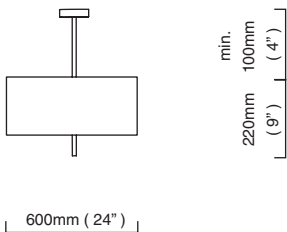

POLO MEDIUM - DROP ROD

CTO-01-190-0301
CTO-01-190-0302
CTO-01-190-0501
CTO-01-190-0502

dove grey silk with silk diffuser and polished nickel finial, polished nickel drop rod
dove grey silk with silk diffuser and satin nickel finial, satin nickel drop rod
ivory silk with silk diffuser and satin nickel finial, satin nickel drop rod
ivory silk with silk diffuser and polished nickel finial, polished nickel drop rod

€780,00

E27 – 1 x 100W, weight 2kg (4.5lbs)
supplied with 1000mm drop rod as standard (adjustable on site) additional drop rod at €125 per 1000mm
for installation a minimum drop rod of 100mm is required, maximum 3000mm
no bulbs supplied