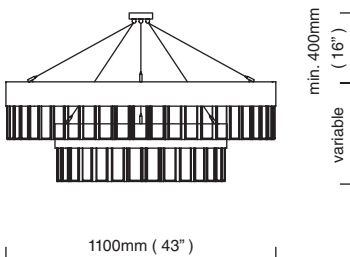

SOLARIS TWIN

CTO-01-225-0001
CTO-01-225-0101

satin brass with cut glass drops and stainless steel suspension wire/clear flex
satin stainless steel with cut glass drops and stainless steel suspension wire/clear flex

€12.730,00

G9 mains halogen – 30 x 20W, weight 52kg (115lbs)
supplied with 2000mm flex and suspension wire as standard (adjustable on site)
additional flex and suspension wire €50 per 1000mm
for installation a minimum total drop of 1000mm is required
no bulbs supplied