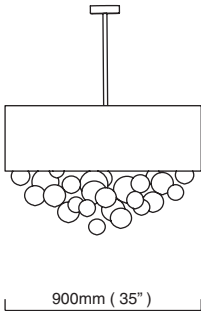

AERO LARGE

min. 200mm
(8")
600mm (24")

- CTO-01-010-0001
- CTO-01-010-0002
- CTO-01-010-0003
- CTO-01-010-0004

- slate grey silk with hand-blown glass balls and satin nickel drop rod
- slate grey silk with hand-blown glass balls and polished nickel drop rod
- slate grey silk with hand-blown glass balls and bronze drop rod
- slate grey silk with hand-blown glass balls and black drop rod

€7.050,00

GU10 mains halogen – 4 x 50W, weight 19kg (42lbs)
supplied with 1000mm drop rod as standard (adjustable on site) additional drop rod at €125 per 1000mm
minimum total drop 1100mm, maximum total drop 3000mm
no bulbs supplied