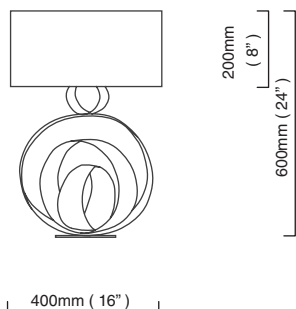

ECLIPSE

- CTO-03-040-0001
- CTO-03-040-0002

bronze with satin brass and dove grey silk shade, silk diffuser
bronze with satin brass and slate grey silk shade, silk diffuser

€2.130,00

E27 – 1 x 60W
2000mm cordset with black flex and inline switch, please specify plug type on order
no bulbs supplied