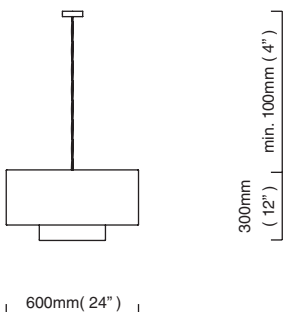

ETOILLE

CTO-01-070-0001

white mesh with white silk braided flex

€930,00

E27 – 1 x 100W, weight 1kg (2.2lbs)
supplied with 1000mm flex as standard (adjustable on site) additional drop flex at €20 per 1000mm
for installation a minimum drop rod of 100mm is required, maximum 3000mm
no bulbs supplied

CTO-01-070-0101
CTO-01-070-0102

white mesh with satin nickel drop rod
white mesh with polished nickel drop rod

€990,00

E27 – 1 x 100W, weight 1kg (2.2lbs)
supplied with 1000mm drop rod as standard (adjustable on site) additional drop rod at €125 per 1000mm
for installation a minimum drop rod of 100mm is required, maximum 3000mm
no bulbs supplied