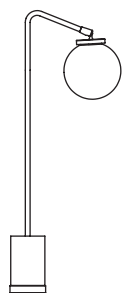

2000mm cordset with black flex and inline switch, please specify plug type on order
no bulbs supplied

ARRAY

230mm (9")

600mm (23.5")

CTO-03-010-0001

bronze with satin brass base and opal glass shade

€1.020,00