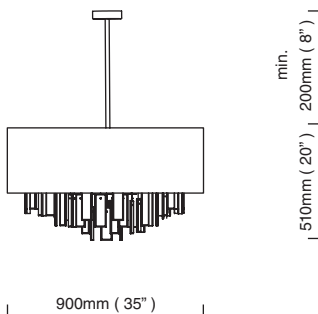

GLINT LARGE

CTO-01-090-0001

slate grey silk with cut glass drops and satin nickel drop rod

€4.830,00

CTO-01-090-0002

slate grey silk with cut glass drops and polished nickel drop rod

CTO-01-090-0003

slate grey silk with cut glass drops and bronze drop rod

CTO-01-090-0004

slate grey silk with cut glass drops and black drop rod

GU10 mains halogen – 4 x 50W, weight 21kg (46lbs)

supplied with 1000mm drop rod as standard (adjustable on site) additional drop rod at €125 per 1000mm for installation a minimum drop rod of 200mm is required, maximum 3000mm
no bulbs supplied