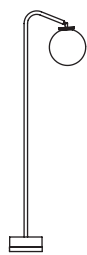

OSCAR

340mm
(13")

1330mm (52")

CTO-05-020-0001
CTO-05-020-0002

satin brass stem with satin brass base with opal glass shade
bronze stem with satin brass base and opal glass shade

€1.880,00

G9 mains halogen – 1 x 25W
2500mm cordset with black flex and inline switch, please specify plug type on order
no bulbs supplied