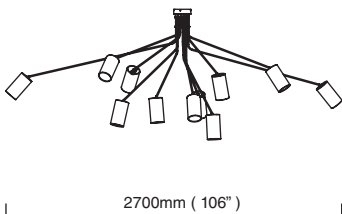

ARRAY LARGE COTTON

CTO-01-040-0001

bronze with satin brass details, black cotton shades/gold lining

€4.390,00

E27 – 11 x 25W, weight 20kg (44lbs)
fixed total drop (not adjustable on site)
no bulbs supplied