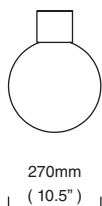

MOON FLUSH

350mm (14")

CTO-01-140-0001

bronze with hand-blown bronze tinted glass shade

€1.070,00

E27 – 1 x 60W, weight 5kg (11lbs)
no bulbs supplied