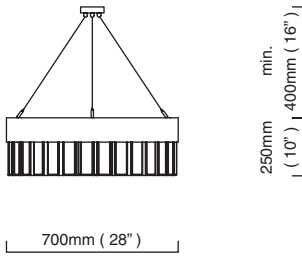

SOLARIS 700

CTO-01-235-0001
CTO-01-235-0101

satin brass with cut glass drops and stainless steel suspension wire/clear flex
satin stainless steel with cut glass drops and stainless steel suspension wire/clear flex

€5.420,00

G9 mains halogen – 12 x 20W, weight 24kg (53lbs)
supplied with 2000mm flex and suspension wire as standard (adjustable on site)
additional flex and suspension wire €50 per 1000mm
for installation a minimum total drop of 650mm is required
no bulbs supplied