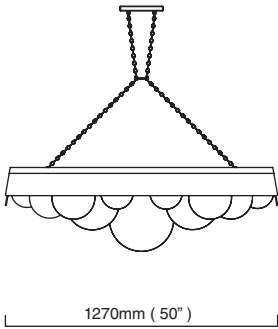

ALTO

min. 750mm (30")
350mm
(13")

- CTO-01-015-0001

- satin brass with handmade glass and antique brass chain

€6.520,00

G9 mains halogen – 5 x 25W, weight 30kg (66lbs)
supplied with chain for a minimum total drop of 1100mm as standard (not adjustable on site)
additional antique brass chain at €50 per 1000mm
minimum total drop 1100mm, maximum total drop 3000mm
please specify total drop upon order (not adjustable on site), +/- 50mm tolerance applies
no bulbs supplied