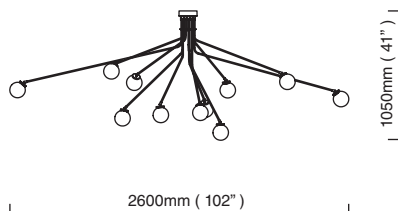

ARRAY LARGE OPAL

CTO-01-040-0201

bronze with satin brass details and opal glass shades

€4.770,00

G9 mains halogen – 11 x 25W, weight 20kg (44lbs)
fixed total drop (not adjustable on site)
no bulbs supplied