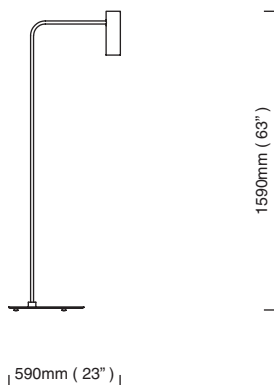

HERON

CTO-05-010-0001
CTO-05-010-0101

satin brass with movable head
satin brass with movable head and honed black marquina marble base

€1.610,00

€1.960,00

GU10 LED – 5W
2500mm cordset with black flex and inline switch, please specify plug type on order
no bulbs supplied