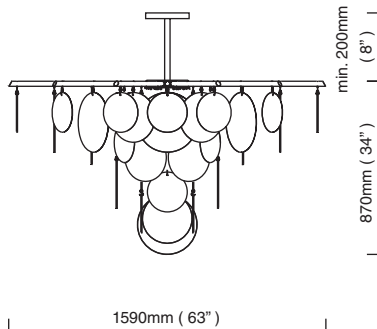

NIMBUS

CTO-01-150-0001

handmade glass and satin brass

€13.950,00

E27 – 8 x 60W, weight 55kg (121lbs)
supplied with 1000mm drop rod as standard (adjustable on site) additional drop rod at €375 per 1000mm
for installation a minimum drop rod of 200mm is required, maximum 3000mm
please specify total drop upon order (not adjustable on site), +/- 50mm tolerance applies
no bulbs supplied