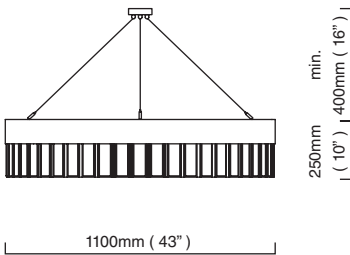

SOLARIS 1100

CTO-01-230-0001
CTO-01-230-0101

satin brass with cut glass drops and stainless steel suspension wire/clear flex
satin stainless steel with cut glass drops and stainless steel suspension wire/clear flex

€7.040,00

G9 mains halogen – 18 x 20W, weight 33kg (73lbs)
supplied with 2000mm flex and suspension wire as standard (adjustable on site)
additional flex and suspension wire €50 per 1000mm
for installation a minimum total drop of 650mm is required
no bulbs supplied