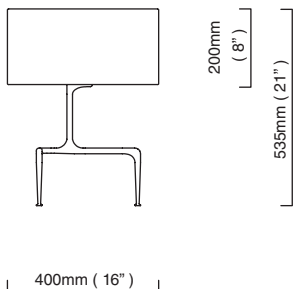

BRAQUE

- CTO-03-025-0001
- CTO-03-025-0002
- CTO-03-025-0003
- CTO-03-025-0004

bronze base with dove grey silk shade and silk diffuser
bronze base with slate grey silk shade and silk diffuser
antique brass base with dove grey silk shade and silk diffuser
antique brass base with slate grey silk shade and silk diffuser

€1.550,00

E27 – 1 x 60W
2000mm cordset with black flex and inline switch, please specify plug type on order
no bulbs supplied