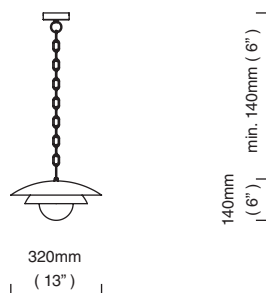

CARAPACE

CTO-01-050-0001

bronze with satin brass, opal glass shade and bronze oval chain/black braided flex

€1.190,00

G9 mains halogen – 1 x 25W, weight 5kg (11lbs)
supplied with 1000mm flex and chain of 1000mm as standard (adjustable on site)
additional flex and chain at €50 per 1000mm
for installation a minimum chain drop 150mm is required, maximum 3000mm
no bulbs supplied