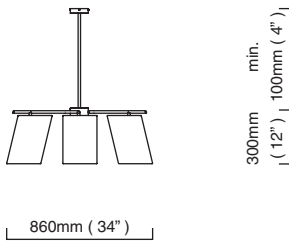

GIO

CTO-01-080-0001

polished brass with dove grey silk shades

€2.250,00

CTO-01-080-0002

polished nickel with dove grey silk shades

E27 – 6 x 40W, weight 4.8kg (10.5lbs)

supplied with 1000mm drop rod as standard (adjustable on site) additional drop rod at €125 per 1000mm for installation a minimum drop rod of 100mm is required, maximum 3000mm
no bulbs supplied