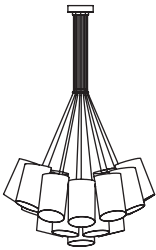

ROLLO CLUSTER 19

525mm (21")

min. 70mm
(3")
710mm (28")

CTO-01-205-0102

bronze with satin brass, group of 19 rollos, black silk braided flex

€5.700,00

GU10 mains halogen – 7 x 50W With G9 mains halogen – 12 x 25W, weight 19kg (42lbs)
supplied with 1000mm flex as standard (adjustable on site) additional flex at €20 per 1000mm
for installation a minimum total drop of 780mm is required
no bulbs supplied