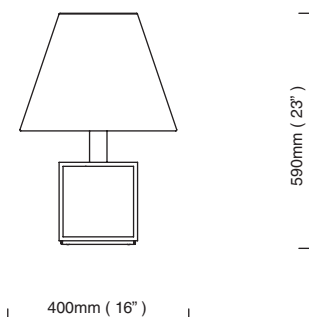

CTO-03-050-0002

bronze base with hand-blown bronze tinted glass shade

€1.070,00

E27 – 1 x 60W

2000mm cordset with black flex and inline switch, please specify plug type on order
no bulbs supplied

OBLIQUE

CTO-03-055-0001