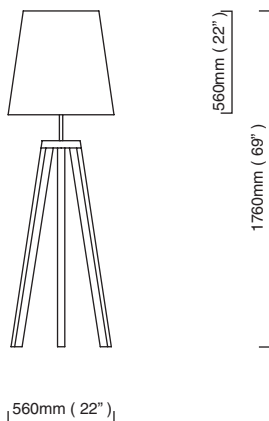

METTA

CTO-05-015-0001

wenge finish solid wood base with ivory cotton shade

€2.100,00

E27 – 1 x 100W
2500mm cordset with black flex and inline switch, please specify plug type on order
no bulbs supplied