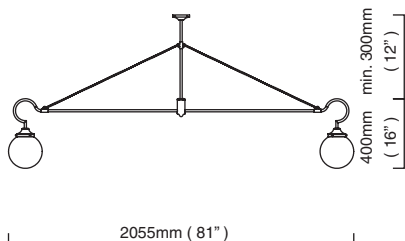

FLOREN TWO ARM

CTO-01-075-0001

antique brass with ribbed glass shade

€4.290,00

E27 – 2 x 60W, weight 5kg (11lbs)
supplied with 1000mm drop rod as standard (adjustable on site) additional drop rod at €125 per 1000mm
for installation a minimum drop rod of 300mm is required, maximum 3000mm
no bulbs supplied