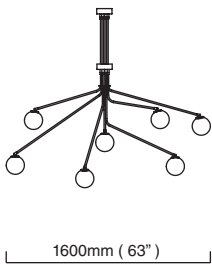

ARRAY OPAL EXTENDED

CTO-01-035-0301
CTO-01-035-0302
CTO-01-035-0303

bronze with satin brass details and opal glass shades
bronze with satin nickel details and opal glass shades
polished nickel with opal glass shades

€4.290,00

G9 mains halogen – 7 x 25W, weight 23kg (50lbs)
minimum total drop 1250mm, maximum total drop 1850mm
please specify total drop upon order (not adjustable on site), +/- 50mm tolerance applies
no bulbs supplied