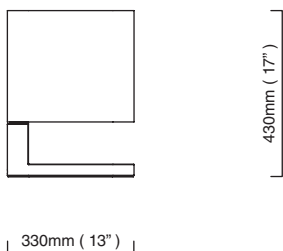

COLUMBO

- CTO-03-030-0001

grey alabaster with satin brass and dove grey silk shade

€1.550,00

G9 mains halogen – 2 x 18W
2000mm cordset with black flex and inline switch, please specify plug type on order
no bulbs supplied