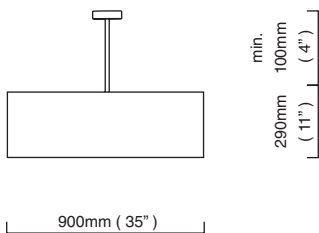

POLO LARGE - 3 WAY

CTO-01-185-0101
CTO-01-185-0102

ivory cotton with diffuser and 3 way lampholder hub, satin nickel drop rod
ivory cotton with diffuser and 3 way lampholder hub, polished nickel drop rod

€1,260,00

E27 – 3 x 100W, weight 4kg (9lbs)
supplied with 1000mm drop rod as standard (adjustable on site) additional drop rod at €125 per 1000mm
for installation a minimum drop rod of 100mm is required, maximum 3000mm
no bulbs supplied