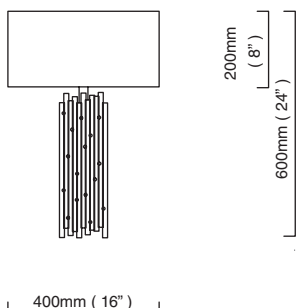

DECO

- CTO-03-035-0001
- CTO-03-035-0002
- CTO-03-035-0003
- CTO-03-035-0004

satin brass with dove grey silk shade and silk diffuser
satin brass with slate grey silk shade with silk diffuser
satin nickel with dove grey silk shade and silk diffuser
satin nickel with slate grey silk shade and silk diffuser

€1.850,00

E27 – 1 x 60W
2000mm cordset with black flex and inline switch, please specify plug type on order
no bulbs supplied