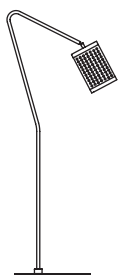

PIERRE

580mm (23")

1410mm (55.5")

CTO-05-025-0001

bronze with satin brass base, satin brass perforated drum and sand linen shade

€1.370,00

E27 – 1 x 60W
2500mm cordset with black flex and inline switch, please specify plug type on order
no bulbs supplied