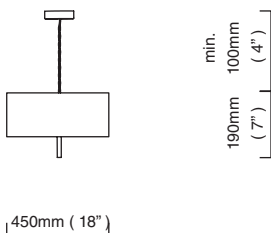

POLO SMALL - FLEX

CTO-01-195-0001
CTO-01-195-0002

dove grey silk with silk diffuser and polished nickel finial, white silk braided flex
dove grey silk with silk diffuser and satin nickel finial, white silk braided flex

€600,00

E27 – 1 x 100W, weight 1.5kg (3.5lbs)
supplied with 1000mm flex as standard (adjustable on site) additional flex at €20 per 1000mm
for installation a minimum drop of 290mm is required
no bulbs supplied