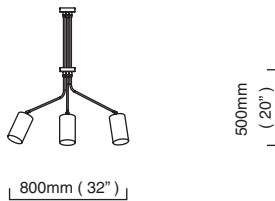

ARRAY MINI COTTON EXTENDED

CTO-01-030-0101
CTO-01-030-0102
CTO-01-030-0103

bronze with satin brass details, black cotton shades/gold lining
bronze with satin nickel details, black cotton shades/silver lining
polished nickel and dove grey silk shade/dark grey lining

€1.770,00

E27 – 3 x 25W, weight 12kg (26.5lbs)

minimum total drop 825mm, maximum total drop 1425mm
please specify total drop upon order (not adjustable on site), +/- 50mm tolerance applies
no bulbs supplied