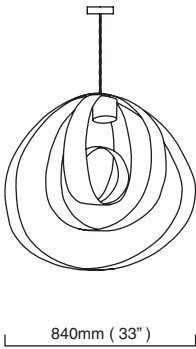

LIANE

CTO-01-110-0001

satin copper

€10.390,00

LED (dimmable) - 17.8W, weight 4.5kg (10lbs)

LUNAR LARGE

min. 120mm
(4.7")
780mm (31")

CTO-01-115-0001