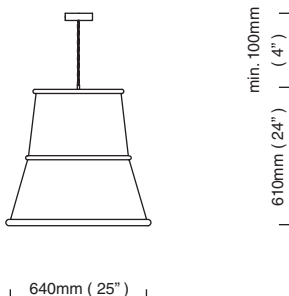

BELL

CTO-01-045-0001

polycarbonate with satin brass and black silk braided flex
polycarbonate with satin nickel and black silk braided flex

€2.150,00

E27 – 1 x 100W, weight 8kg (17.5lbs)
supplied with 1000mm flex and suspension wire as standard (adjustable on site)
additional flex and suspension wire €30 per 1000mm
no bulbs supplied