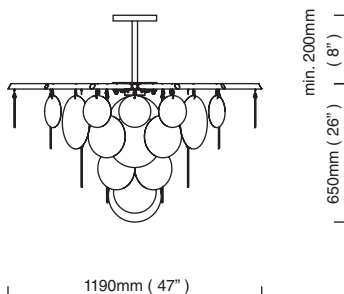

NIMBUS MEDIUM

CTO-01-155-0001

handmade glass and satin brass

€9.650,00

G9 mains halogen – 4 x 60W, weight 42kg (92lbs)
supplied with 1000mm drop rod as standard (adjustable on site) additional drop rod at €375 per 1000mm
for installation a minimum drop rod of 200mm is required, maximum 3000mm
please specify total drop upon order (not adjustable on site), +/- 50mm tolerance applies
no bulbs supplied