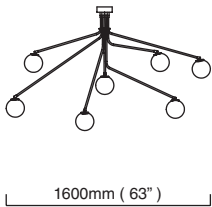

ARRAY OPAL

CTO-01-035-0201
CTO-01-035-0202
CTO-01-035-0203

bronze with satin brass details and opal glass shades
bronze with satin nickel details and opal glass shades
polished nickel with opal glass shades

€3.620,00

G9 mains halogen – 7 x 25W, weight 15kg (33lbs)
fixed total drop (not adjustable on site)
no bulbs supplied