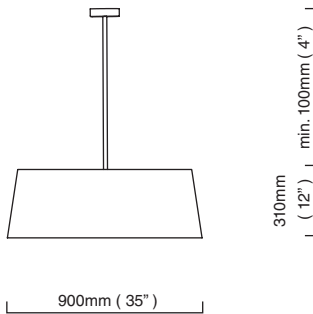

APOLLONAIRE LARGE

CTO-01-025-0001
CTO-01-025-0002
CTO-01-025-0003
CTO-01-025-0004
CTO-01-025-0005
CTO-01-025-0006

ivory cotton/silver lining, top reflector and diffuser with satin nickel drop rod
ivory cotton/silver lining, top reflector and diffuser with polished nickel drop rod
black cotton/gold lining, top reflector and diffuser with satin nickel drop rod
black cotton/gold lining, top reflector and diffuser with polished nickel drop rod
black cotton/gold lining, top reflector and diffuser with bronze drop rod
black cotton/gold lining, top reflector and diffuser with black drop rod

€1.750,00

E27 – 2 x 100W, weight 3.6kg (8lbs)

supplied with 1000mm drop rod as standard (adjustable on site) additional drop rod at €125 per 1000mm
for installation a minimum drop rod of 100mm is required, maximum 3000mm
no bulbs supplied