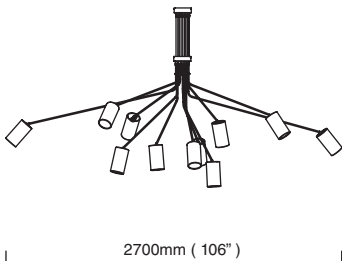

ARRAY LARGE COTTON

CTO-01-040-0001

bronze with satin brass details, black cotton shades/gold lining

€4.390,00

E27 – 11 x 25W, weight 20kg (44lbs)
fixed total drop (not adjustable on site)
no bulbs supplied

ARRAY LARGE COTTON EXTENDED

CTO-01-040-0101

bronze with satin brass details, black cotton shades/gold lining

€6.130,00

E27 – 11 x 25W, weight 32kg (70lbs)
minimum total drop 1600mm, maximum total drop 2200mm
please specify total drop upon order (not adjustable on site), +/- 50mm tolerance applies
no bulbs supplied