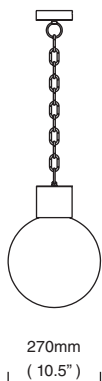

MEZZO FLUSH LARGE

190mm
(7.5")

CTO-01-130-0101
CTO-01-130-0102

polished nickel with opal glass shade
satin brass with opal glass shade

€400,00

G9 mains halogen – 1 x 25W, weight 1kg (2.2lbs)
IP44 (240v only)
no bulbs supplied

MOON

min. 150mm (6")
350mm (14")

CTO-01-135-0001

bronze with hand-blown bronze tinted glass shade

€1.130,00

E27 – 1 x 60W, weight 5kg (11lbs)
supplied with 1000mm flex and chain of 1000mm as standard (adjustable on site)
additional flex and chain at €50 per 1000mm
for installation a minimum chain drop 150mm is required, maximum 3000mm
no bulbs supplied