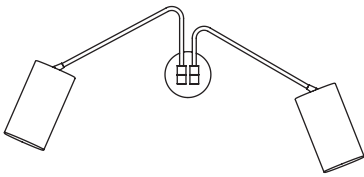

WALL

ABSTRACT

240mm
(9")

380mm (15")

CTO-07-005-0001
CTO-07-005-0002

satin nickel
satin brass

€400,00

G9 mains halogen – 1 x 25W
no bulbs supplied

ARRAY SINGLE

280mm (11")

280mm (11")

CTO-07-010-0001

bronze with satin brass details and opal glass shade

€500,00

G9 mains halogen – 1 x 25W
no bulbs supplied

ARRAY TWIN COTTON

900mm (35.5") - pivot

400mm (16")

CTO-07-015-0001
CTO-07-015-0002
CTO-07-015-0003

bronze with satin brass details and black cotton/gold lining
bronze with satin nickel details and black cotton shades/silver lining
polished nickel with dove grey shades/dark grey lining

€550,00

E27 – 2 x 25W
no bulbs supplied