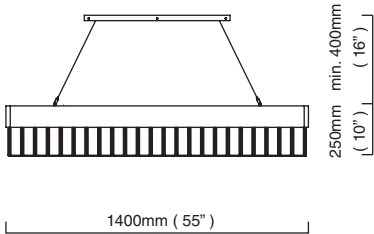

SOLARIS LONGLIGHT

CTO-01-220-0001
CTO-01-220-0101

satin brass with cut glass drops and stainless steel suspension wire/clear flex
satin stainless steel with cut glass drops and stainless steel suspension wire/clear flex

€9.130,00

G9 mains halogen – 20 x 20W, weight 40kg (88lbs)
supplied with 2000mm flex and suspension wire as standard (adjustable on site)
additional flex and suspension wire €50 per 1000mm
for installation a minimum total drop of 650mm is required
no bulbs supplied