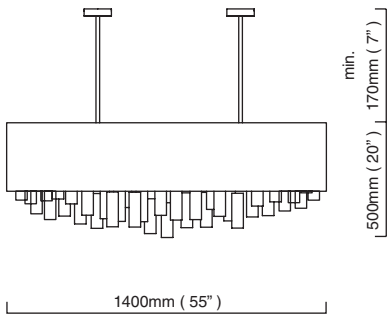

GLINT LONGLIGHT

CTO-01-095-0001
CTO-01-095-0002
CTO-01-095-0003
CTO-01-095-0004

slate grey silk with cut glass drops and satin nickel drop rod
slate grey silk with cut glass drops and polished nickel drop rod
slate grey silk with cut glass drops and bronze drop rod
slate grey silk with cut glass drops and black drop rod

€6.190,00

GU10 mains halogen – 4 x 50W, weight 22kg (48.5lbs)
supplied with 1000mm drop rod as standard (adjustable on site) additional drop rod at €125 per 1000mm
for installation a minimum drop rod of 170mm is required, maximum 3000mm
no bulbs supplied