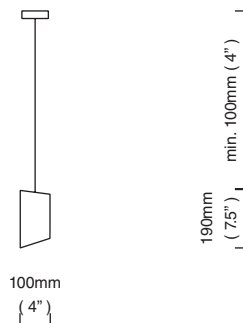

ROLLO

CTO-01-205-0001

bronze with satin brass and black silk braided flex

€380,00

GU10 mains halogen – 1 x 50W, weight 1kg (2.2lbs)

supplied with 1000mm flex as standard (adjustable on site) additional flex at €20 per 1000mm
for installation a minimum drop of 290mm is required
no bulbs supplied