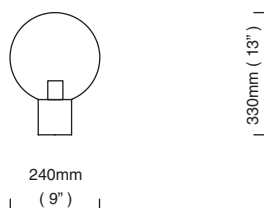

MOON

CTO-03-050-0001

bronze base with hand-blown bronze tinted glass shade and opal diffuser

€1.070,00

G9 mains halogen – 1 x 25W

2000mm cordset with black flex and inline switch, please specify plug type on order
no bulbs supplied

CTO-03-050-0002

bronze base with hand-blown bronze tinted glass shade

€1.070,00

E27 – 1 x 60W

2000mm cordset with black flex and inline switch, please specify plug type on order
no bulbs supplied