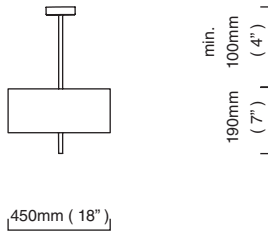

POLO SMALL - DROP ROD

CTO-01-195-0101
CTO-01-195-0102

dove grey silk with silk diffuser and polished nickel finial, polished nickel drop rod
dove grey silk with silk diffuser and satin nickel finial, satin nickel drop rod

€670,00

E27 – 1 x 100W, weight 1.5kg (3.5lbs)

supplied with 1000mm drop rod as standard (adjustable on site) additional drop rod at €125 per 1000mm
for installation a minimum drop rod of 100mm is required, maximum 3000mm
no bulbs supplied