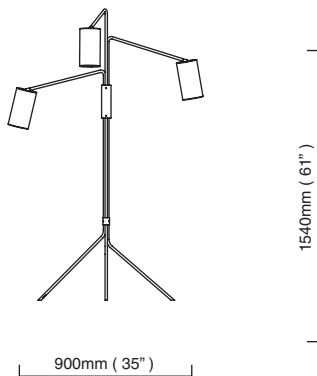

FLOOR

ARRAY COTTON

CTO-05-005-0001
CTO-05-005-0002
CTO-05-005-0003

bronze base with satin brass details and black cotton shade/gold lining
bronze base with satin nickel details and black cotton shade/silver lining
polished nickel with dove grey shade/dark grey lining

€1.640,00

E27 – 3 x 25W
2500mm cordset with black flex and inline switch, please specify plug type on order
no bulbs supplied