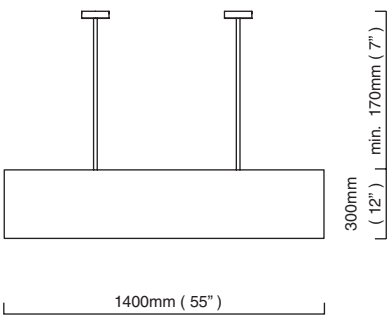

LARGE LONGLIGHT

CTO-01-105-0001
CTO-01-105-0002

ivory silk with opal diffuser and satin nickel drop rod
ivory silk with opal diffuser and polished nickel drop rod

€3.140,00

E27 – 4 x 60W, weight 6kg (13lbs)
supplied with 1000mm drop rod as standard (adjustable on site) additional drop rod at €125 per 1000mm
for installation a minimum drop rod of 170mm is required, maximum 3000mm
no bulbs supplied