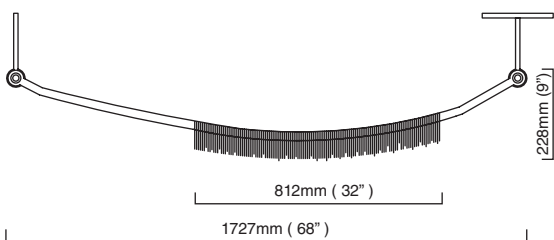

LIANE

CTO-01-110-0001

satin copper

€10.390,00

LED (dimmable) - 17.8W, weight 4.5kg (10lbs)