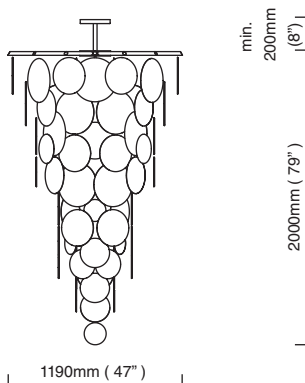

NIMBUS CASCADE

CTO-01-160-0001

handmade glass and satin brass

€25.170,00

E27 – 16 x 60W, weight 100kg (220lbs)
supplied with 1000mm drop rod as standard (adjustable on site) additional drop rod at €375 per 1000mm
for installation a minimum drop rod of 200mm is required, maximum 3000mm
please specify total drop upon order (not adjustable on site), +/- 50mm tolerance applies
no bulbs supplied