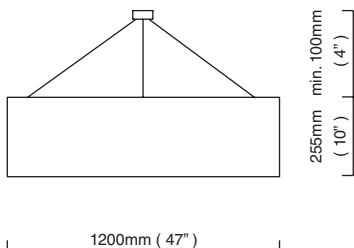

DRUM LARGE

CTO-01-065-0001
CTO-01-065-0002
CTO-01-065-0003

ivory silk with opal diffuser and stainless steel wire
ivory silk with opal diffuser and polished nickel drop rod
ivory silk with opal diffuser and satin nickel drop rod

€2.700,00

E27 – 4 x 60W, weight 8kg (17.5lbs)
supplied with 1000mm drop rod as standard (adjustable on site)
additional drop rod at €125 per 1000mm
for installation a minimum drop rod of 380mm is required, maximum 3000mm
no bulbs supplied