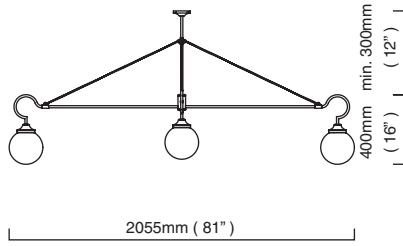

FLOREN FOUR ARM

CTO-01-075-0002

antique brass with ribbed glass shade

€5.500,00

E27 – 4 x 60W, weight 7kg (15.5lbs)

supplied with 1000mm drop rod as standard (adjustable on site) additional drop rod at €125 per 1000mm for installation a minimum drop rod of 300mm is required, maximum 3000mm
no bulbs supplied