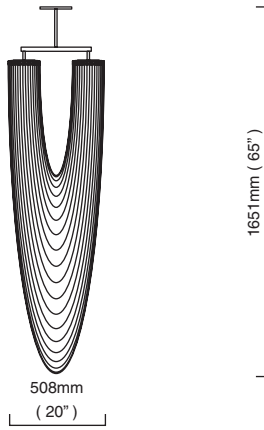

OTERO LARGE

CTO-01-170-0001   satin copper

LED (dimmable) - 17.8W, weight 6.8kg (15lbs)

€11.450,00