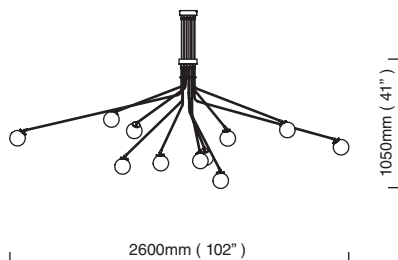

ARRAY LARGE OPAL EXTENDED

CTO-01-040-0301

bronze with satin brass details and opal glass shades

€6.520,00

G9 mains halogen – 11 x 25W, weight 32kg (70lbs)
minimum total drop 1600mm, maximum total drop 2200mm
please specify total drop upon order (not adjustable on site), +/- 50mm tolerance applies
no bulbs supplied