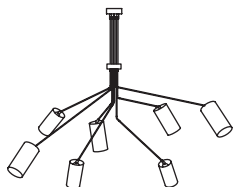

ARRAY COTTON EXTENDED

1700mm (67")

850mm (33")

- CTO-01-035-0101
- CTO-01-035-0102
- CTO-01-035-0103

bronze with satin brass details, black cotton shades/gold lining
bronze with satin nickel details, black cotton shades/silver lining
polished nickel and dove grey silk shade/dark grey lining

€3.650,00

E27 – 7 x 25W, weight 23kg (50lbs)
minimum total drop 1250mm, maximum total drop 1850mm
please specify total drop upon order (not adjustable on site), +/- 50mm tolerance applies
no bulbs supplied