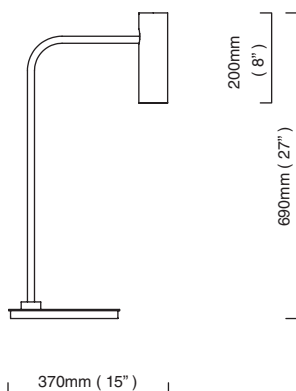

HERON

CTO-03-045-0001

satin brass with movable head

€1.100,00

GU10 – LED 5W

2000mm cordset with black flex and inline switch, please specify plug type on order
no bulbs supplied