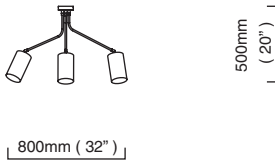

ARRAY MINI COTTON

CTO-01-030-0001
CTO-01-030-0002
CTO-01-030-0003

bronze with satin brass details, black cotton shades/gold lining
bronze with satin nickel details, black cotton shades/silver lining
polished nickel and dove grey silk shade/dark grey lining

€1.040,00

E27 – 3 x 25W, weight 7kg (15.5lbs)

fixed total drop (not adjustable on site)
no bulbs supplied