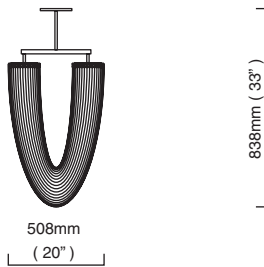

OTERO LARGE

CTO-01-170-0001 satin copper

LED (dimmable) - 17.8W, weight 6.8kg (15lbs)

€11.450,00

OTERO SMALL

CTO-01-175-0001 satin copper

LED (dimmable) - 17.8W, weight 6.8kg (15lbs)

€9.060,00