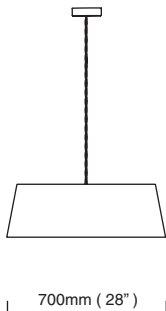

APOLLONAIRE SHALLOW - FLEX

min. 1000mm (4")
230mm
(9")

- CTO-01-020-0001
- CTO-01-020-0002

- ivory cotton/silver lining, top reflector and diffuser, white silk braided twisted flex
- black cotton/gold lining, top reflector and diffuser, black silk braided twisted flex

€890,00

E27 – 1 x 100W, weight 2.6kg (6lbs)
supplied with 1000mm flex as standard (adjustable on site) additional flex at €20 per 1000mm
no bulbs supplied