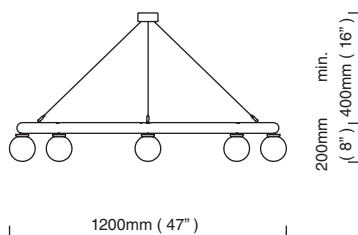

ORB

CTO-01-165-0001

satin brass with opal glass shades and stainless steel suspension wire/clear flex

€3.140,00

G9 mains halogen – 8 x 25W, weight 11kg (24lbs)
supplied with 1000mm flex and suspension wire as standard (adjustable on site)
additional flex and suspension wire €50 per 1000mm
for installation a minimum total drop of 600mm is required, maximum 3000mm
no bulbs supplied