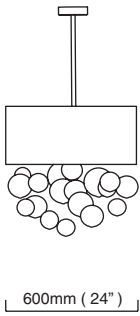

Most products are available as bespoke versions, email sales@ctolighting.co.uk for more details.

PENDANT

AERO

min. 170mm
(7")
600mm (24")

- CTO-01-005-0001
- CTO-01-005-0002
- CTO-01-005-0003
- CTO-01-005-0004