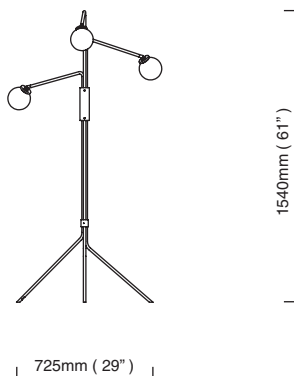

ARRAY OPAL

CTO-05-005-0101
CTO-05-005-0102
CTO-05-005-0103

bronze base with satin brass details and opal glass shades
bronze base with satin nickel details and opal glass shades
polished nickel with opal glass shades

€1.900,00

G9 mains halogen – 3 x 25W
2500mm cordset with black flex and inline switch, please specify plug type on order
no bulbs supplied