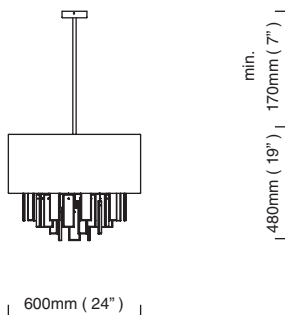

GLINT

CTO-01-085-0001

slate grey silk with cut glass drops and satin nickel drop rod

€1.900,00

CTO-01-085-0002

slate grey silk with cut glass drops and polished nickel drop rod

CTO-01-085-0003

slate grey silk with cut glass drops and bronze drop rod

CTO-01-085-0004

slate grey silk with cut glass drops and black drop rod

GU10 mains halogen – 1 x 50W, weight 8kg (17.5lbs)

supplied with 1000mm drop rod as standard (adjustable on site) additional drop rod at €125 per 1000mm for installation a minimum drop rod of 170mm is required, maximum 3000mm
no bulbs supplied