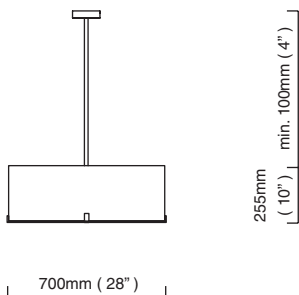

CROSS

CTO-01-055-0001
CTO-01-055-0002

dove grey silk shade with silk diffuser, polished nickel cross and drop rod
dove grey silk shade with silk diffuser, satin nickel cross and drop rod

€2.520,00

E27 – 4 x 100W, weight 6.2kg (13.5lbs)
supplied with 1000mm drop rod as standard (adjustable on site)
additional drop rod at €125 per 1000mm
for installation a minimum drop rod of 100mm is required, maximum 3000mm
no bulbs supplied