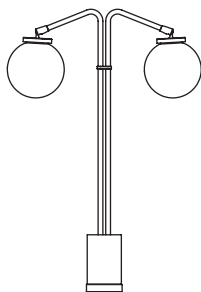

ARRAY TWIN

410mm (16")

600mm (23.5")

CTO-03-015-0001

bronze and satin brass base with opal glass shades

€1.430,00

G9 mains halogen – 2 x 25W

2000mm cordset with black flex and inline switch, please specify plug type on order
no bulbs supplied